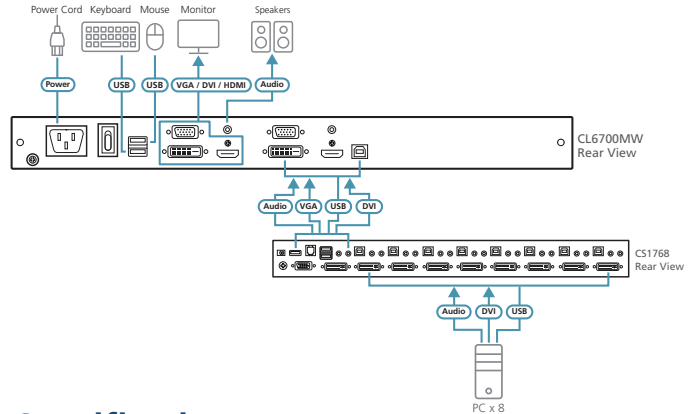

Specifications

	CL6700MW
Computer Connections	
Direct	1
Console Selection	Hotkey
Connectors	
KVM Ports	1 x USB Type-B Female 1 x HDMI Female 1 x DVI-D Female (White) 1 x HDB-15 Male (Blue) 1 x 3.5mm Audio Jack Female (Green)
Firmware Upgrade	1 x RJ-11 Female
Power	1 x IEC 60320/C14
External Console Ports	2 x USB Type-A Female 1 x HDMI Female 1 x DVI-D Female (White) 1 x HDB-15 Female (Blue) 1 x 3.5mm Audio Jack Female (Green)
External Mouse / Peripheral	1 x USB Type-A Female (Front)
Switches	
Reset	1 x Semi-recessed Pushbutton
Firmware Upgrade	1 x Slide Switch
Power	1 x Rocker Switch
LCD Control	4 x Pushbutton
LCD Power	1 x LED Pushbutton
LEDs	
Power	1 x KVM Console (Dark Green) 1 x LCD (Orange)
Lock	1 x Num Lock (Green) 1 x Caps Lock (Green) 1 x Scroll Lock (Green)
LED Illumination Light	1 x LED Illumination Light
Panel Spec	
LCD Module	17.3" TFT-LCD
Resolution	1920 x 1080 @ 60 Hz
Response time	16 ms
Viewing Angle	170° (H), 170° (V)
Pixel Pitch	0.1989 mm x 0.1989 mm
Support Color	16.77M colors
Contrast Ratio	800:1
Luminance	250 cd/m²
Video	
Input Video Resolution	up to 1920 x 1200 @ 60 Hz (all resolution @ 60 Hz only); 1920 x 1080 @ 60 Hz, DDC2B
Emulation	
Keyboard / Mouse	USB
Maximum Input Power Rating	100 – 240V AC; 50-60 Hz; 1 A
Power Consumption	AC110V:21.2W AC220V:20.8W
Environmental	
Operating Temperature	0 – 40 °C
Storage Temperature	-20 – 60 °C
Humidity	0 – 80 % RH, Non-condensing
Physical Properties	
Housing	Metal
Rail Type	Single Rail
Weight	11.38 kg
Dimensions (L x W x H)	48.00 x 58.92 x 4.40 cm

Product information is subject to change without prior notice.

ATEN International Co., Ltd.

3F., No.125, Sec. 2, Datung Rd., Sijhih District., New Taipei City 221, Taiwan
Phone: 886-2-8692-6789 Fax: 886-2-8692-6767
www.aten.com E-mail: marketing@aten.com

Released: 01/2024 V4.0