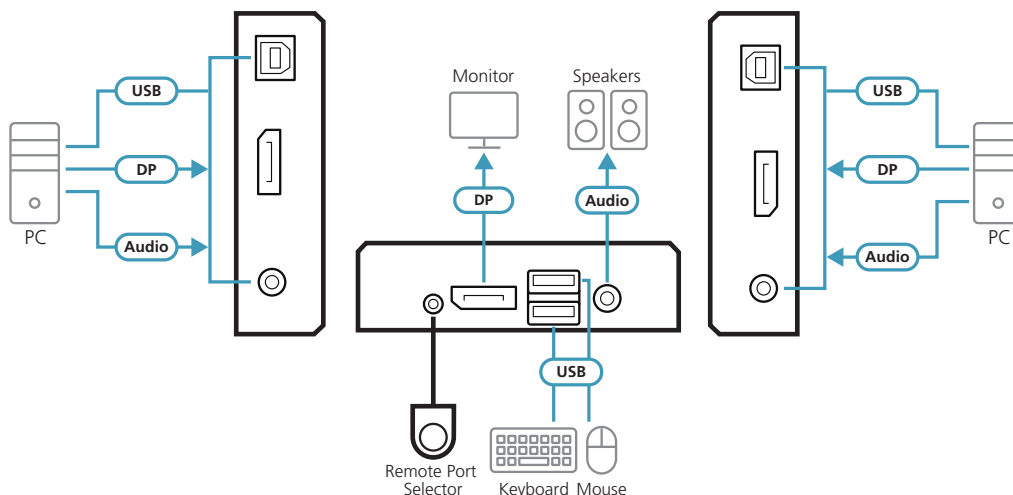

Note:

1. For DisplayPort 1.4 compliant display device, make sure to configure the device setting to be compatible with DisplayPort 1.2 to avoid compatibility issue.
2. Mouse port switching is only supported under mouse emulation mode and by USB 3-key wheel mice.
3. MST (Multi-Stream Transport) requires either monitors that are capable of DisplayPort 1.2 daisy-chaining, or use of a powered DisplayPort MST Hub. A DisplayPort
4. HD audio through DisplayPort cannot be switched independently.
5. (1). PC keyboard combinations emulate Mac / Sun keyboards. (2). Mac / Sun keyboards work only with their own computers.
6. This feature may require an extra power adapter to be connected to the USB hub and that the CS782DP's Mouse Emulation Mode be disabled.