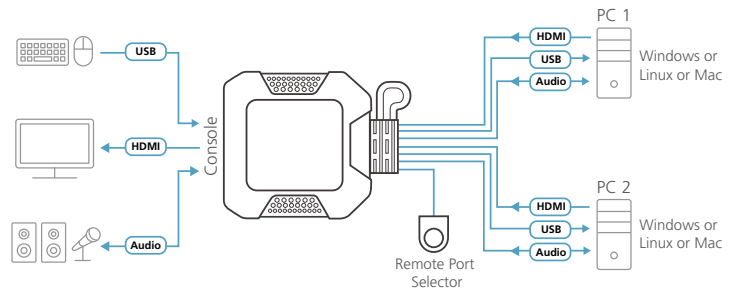

Specifications

	CS22H
Computer Connections	2
Port Selection	Remote Port Selector
Connectors	
Console Ports	1 x HDMI Female 2 x USB Type A Female 1 x 3.5mm Audio Jack Female (Green) 1 x 3.5mm Audio Jack Female (Pink)
KVM (Computer) Ports	2 x HDMI Male 2 x USB Type A Male 2 x 3.5mm Audio Jack Male (Green) 2 x 3.5mm Audio Jack Male (Pink)
Power (Optional)	1 x USB Micro Type B Female
LEDs	
KVM Port (On Line / Selected)	2 (White)
Cable Length	
KVM	2 x 1.2 m
Remote Port Selector	1.8 m
Emulation	
Keyboard / Mouse	N/A
Video	4096 x 2160 @ 60Hz
Power Consumption	DC5V: 3.47W: 29BTU
Environmental	
Operating Temperature	0 – 50°C
Storage Temperature	-20 – 60°C
Humidity	0 – 80% RH, Non-condensing
Physical Properties	
Housing	Plastic
Weight	0.34 kg
Dimensions (L x W x H)	8.34 x 8.42 x 3.04 cm

Product information is subject to change without prior notice.

ATEN International Co., Ltd.

3F., No.125, Sec. 2, Datong Rd., Sijih District., New Taipei City 221, Taiwan
Phone: 886-2-8692-6789 Fax: 886-2-8692-6767
www.aten.com E-mail: marketing@aten.com

Publish Date: 12/2020 V2.0

© Copyright 2020 ATEN® International Co., Ltd.
ATEN and the ATEN logo are trademarks of ATEN International Co., Ltd.
All rights reserved. All other trademarks are the property of their respective owners.